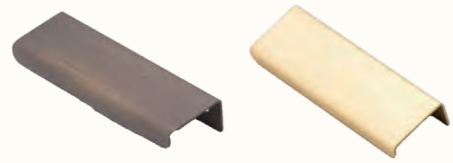

EXTRAS

LEDGE

MONACO 30

TARN 38

GROVE

CORE 160

COVE 90

LED drawer activated light